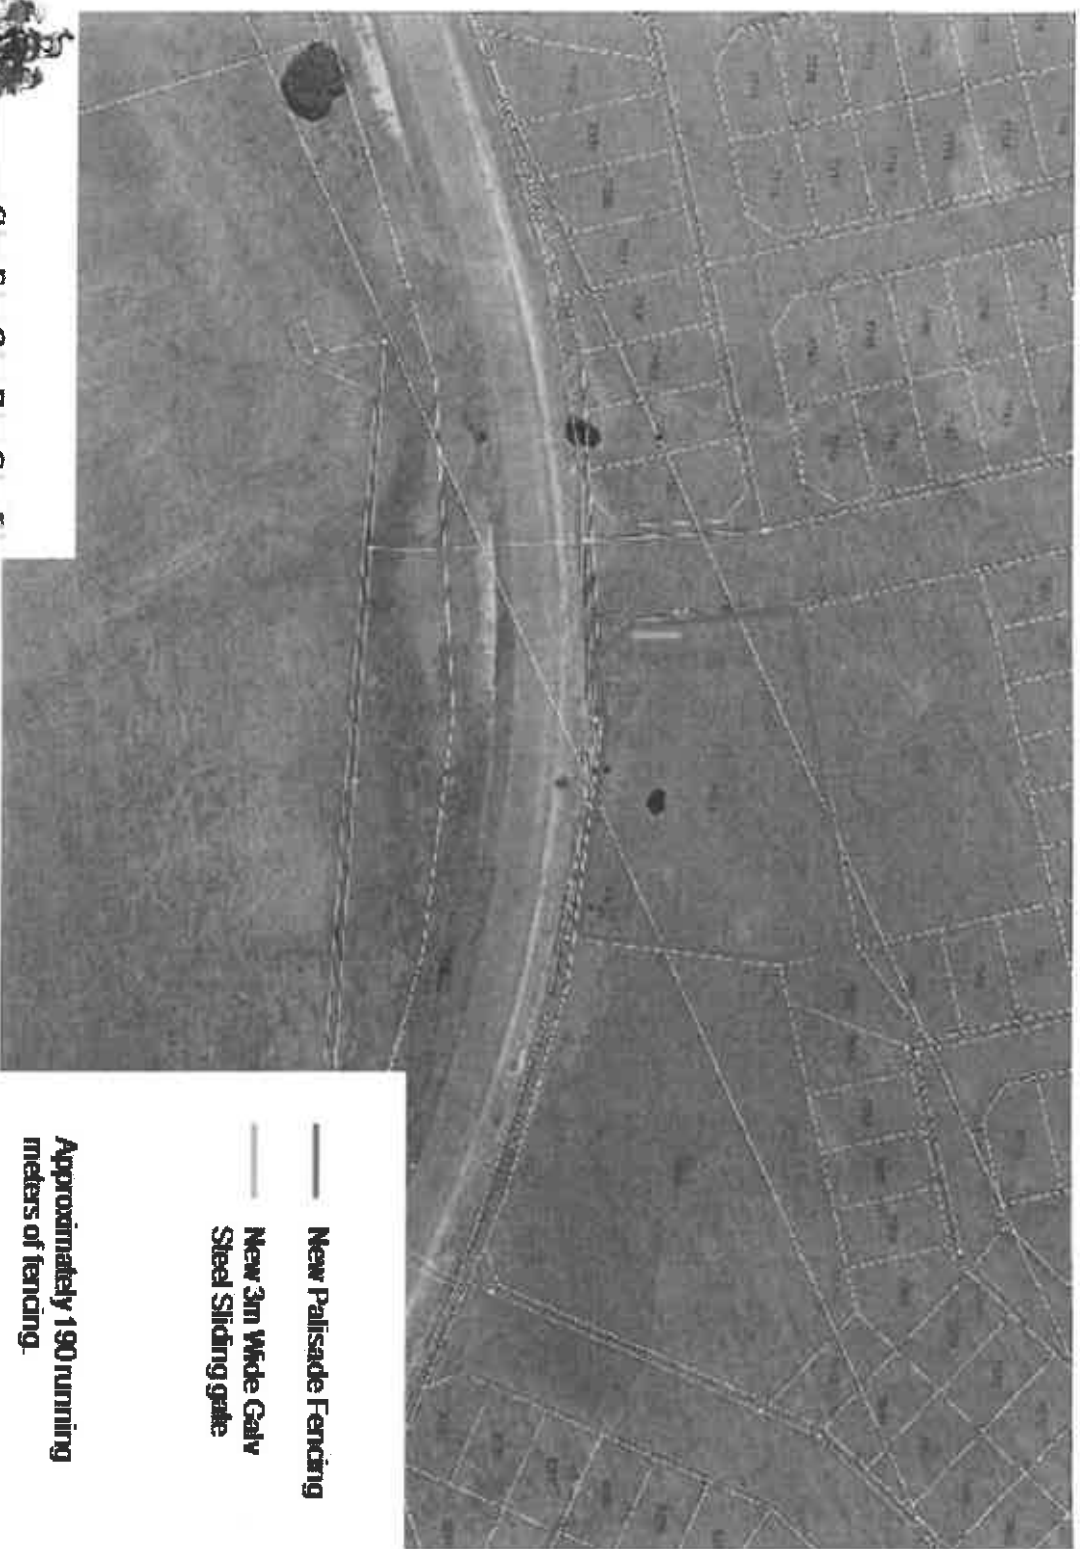

3

- New Palisade Fencing
- New 3m Wide Galv Steel Sliding gate

Approximately 190 running meters of fencing.

Rosedale - ERF 7951

G E O R G E

Geographical Information Systems
 11/11/11 - Project 11/11/11