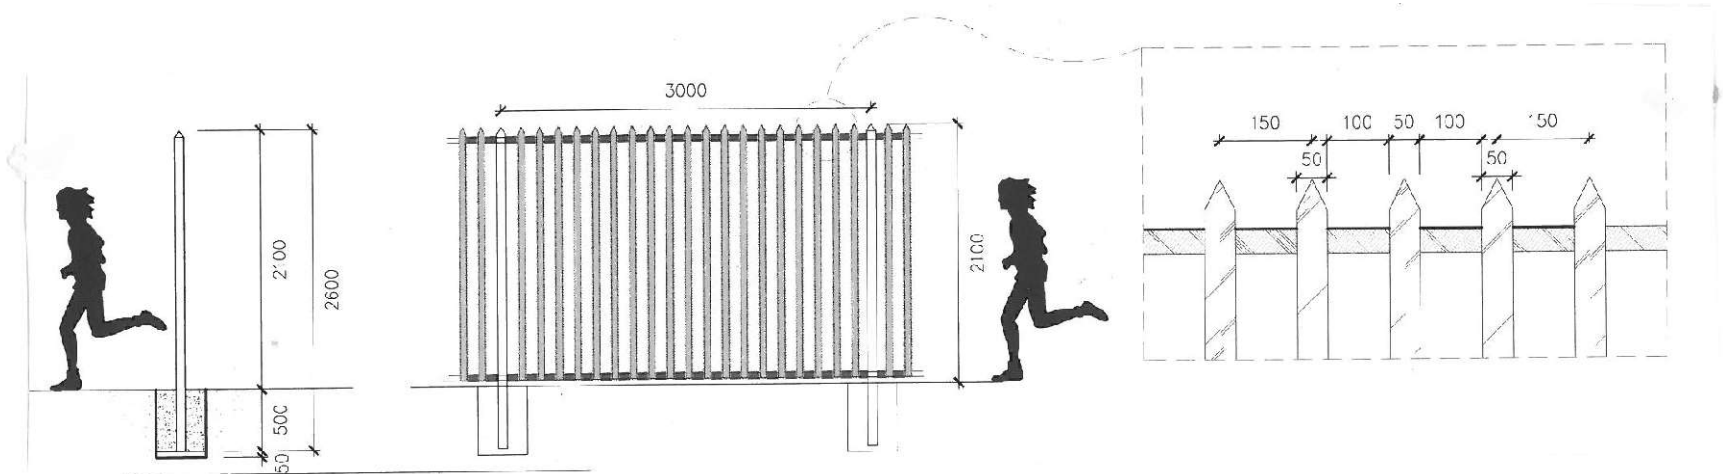

LEGEND

-  New Proposed Fencing
-  New 6m Wide Gate
-  Existing Fence / Wall
-  Safety Cage

Erf 7952 Rosedale Proposed Fencing Layout

LEGEND

-  New Proposed Fencing
-  New 6m Wide Gate
-  Existing Fence / Wall
- 
-  Safety Cage

Erf 7952 Rosedale Proposed Fencing Layout

Erf 7952 Rosedale

Proposed Fencing Layout