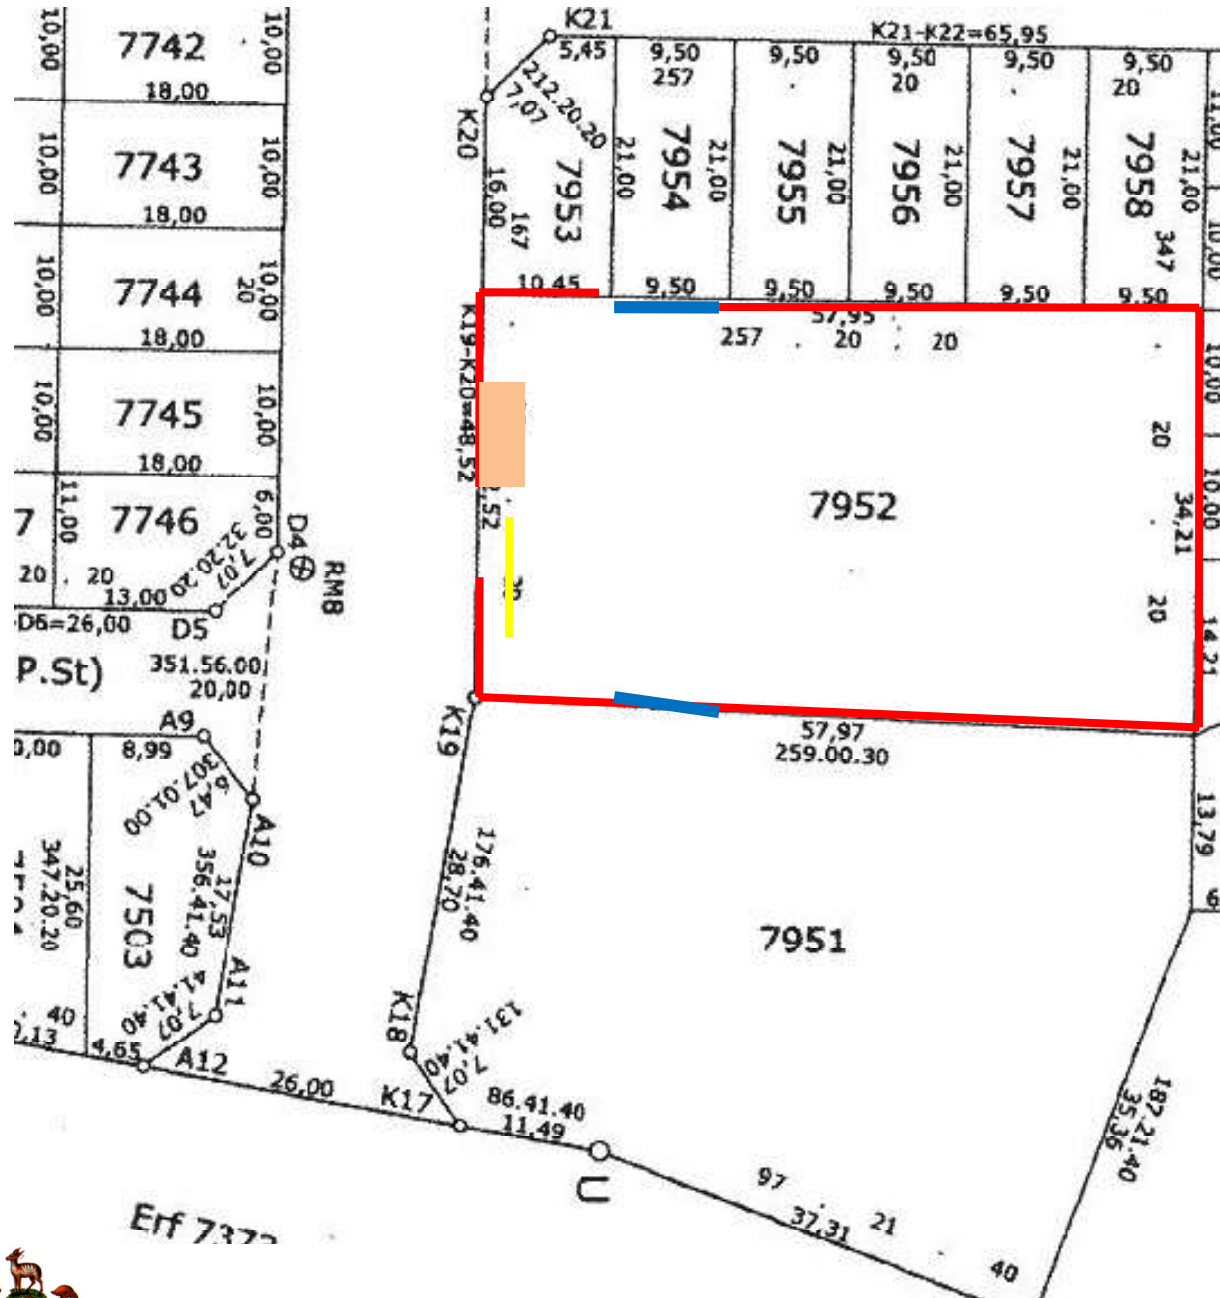

LEGEND

-  New Proposed Fencing
-  New 6m Wide Gate
-  Existing Fence / Wall
-  Safety Cage

Erf 7952 Rosedale Proposed Fencing Layout

LEGEND

-  New Proposed Fencing
-  New 6m Wide Gate
-  Existing Fence / Wall
- 
-  Safety Cage

Erf 7952 Rosedale Proposed Fencing Layout

Erf 7952 Rosedale

Proposed Fencing Layout